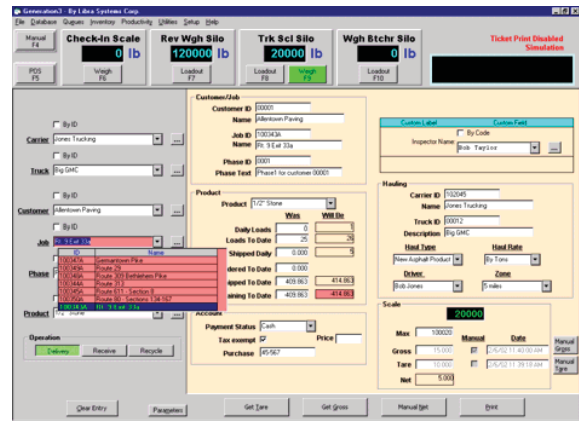

KEY FEATURES

Generation3 incorporates Libra's 40+ years of industry expertise and knowledge to fulfill all your needs. This marriage of experience and latest software technology provides significant advantages:

- **Highly Configurable.** Generation3 provides the flexibility to structure the system to meet your exacting requirements. You will have the ability to:
 - Add fields to files
 - Set field lengths and labels
 - Make selector lists for field entries
 - Select data to be shown on transaction screens
 - Design your own reports
 - Layout tickets
- **Easy Upgrades.** Generation3's extensive configurability and modular design make moving up to the latest version quick and easy. You will have the ability to add all Generation3's latest features as they become available.

- **Seamless Integration.** The open database architecture, and adherence to the latest software standards make system integration and expansion quick and easy. Communicate with Libra's increasing line of office products or other third party office applications.
- **Simultaneous Operations.** Generation3 allows the flexibility to weigh trucks on multiple scales, access the system database files and communicate with the office -- all at the same time. The result is more production and greater profits.