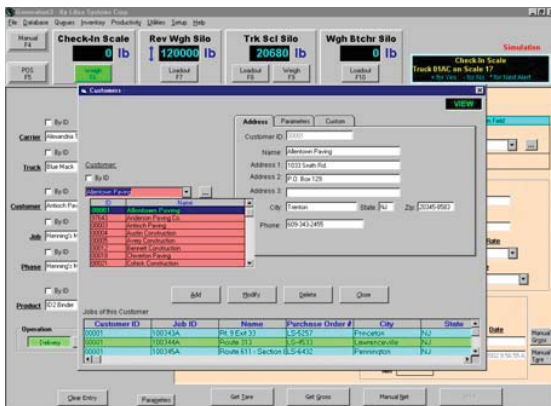

KEY FEATURES

Generation3 incorporates Libra's 40+ years of industry expertise and knowledge to fulfill all your needs. This marriage of experience and latest software technology provides significant advantages:

- **Highly Configurable.** Generation3 provides the flexibility to structure the system to meet your exacting requirements. You will have the ability to:
 - Add fields to files
 - Set field lengths and labels
 - Make selector lists for field entries
 - Select data to be shown on transaction screens
 - Design your own reports
 - Layout tickets
- **Easy Upgrades.** Generation3's extensive configurability and modular design make moving up to the latest version quick and easy. You will have the ability to add all Generation3's latest features as they become available.

- **Seamless Integration.** The open database architecture, and adherence to the latest software standards make system integration and expansion quick and easy. Communicate with Libra's increasing line of office products or other third party office applications.
- **Simultaneous Operations.** Generation3 allows the flexibility to weigh trucks on multiple scales, access the system database files and communicate with the office -- all at the same time. The result is more production and greater profits.